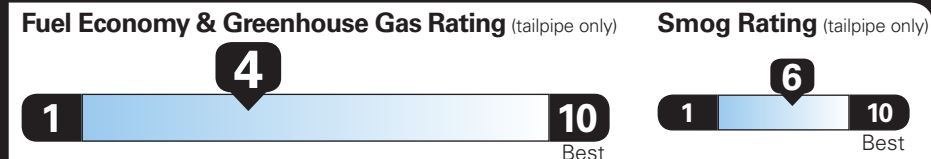

EPA DOT Fuel Economy and Environment

Gasoline Vehicle

ACADIA FWD

Fuel Economy

22 MPG
combined city/hwy

20 MPG
city

26 MPG
highway

4.5 gallons per 100 miles

You spend $2,750 more in fuel costs over 5 years compared to the average new vehicle.

Annual fuel cost $2,250